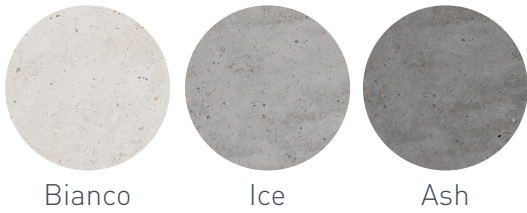

ENTIVA CALONIS

Inspired by the surfaces of today and combining natural colours with earthy tones, the Calonis range shines with elegance providing a contemporary and modern look.

VOLARÉ

TILES + FLOORING

Bianco

Ice

Ash

SIZES
300x600
600x600

FACES
12
6

FINISHES
Matt P3

VARIATION
V2

EDGE
Rectified

EXPLORE ENTIVA CALONIS RANGE