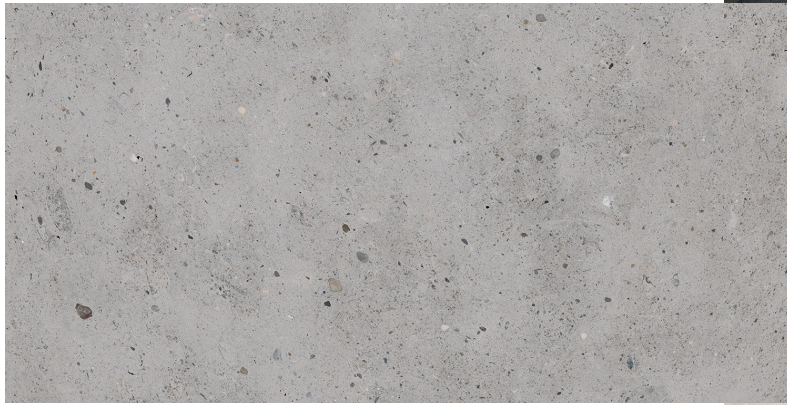

ENTIVA CALONIS

Inspired by the surfaces of today and combining natural colours with earthy tones, the Calonis range shines with elegance providing a contemporary and modern look.

VOLARÉ

TILES + FLOORING

Bianco

Ice

Ash

SIZES
300x600
600x600

FACES
12
6

FINISHES
Matt P3

VARIATION
V2

EDGE
Rectified

EXPLORE ENTIVA CALONIS RANGE